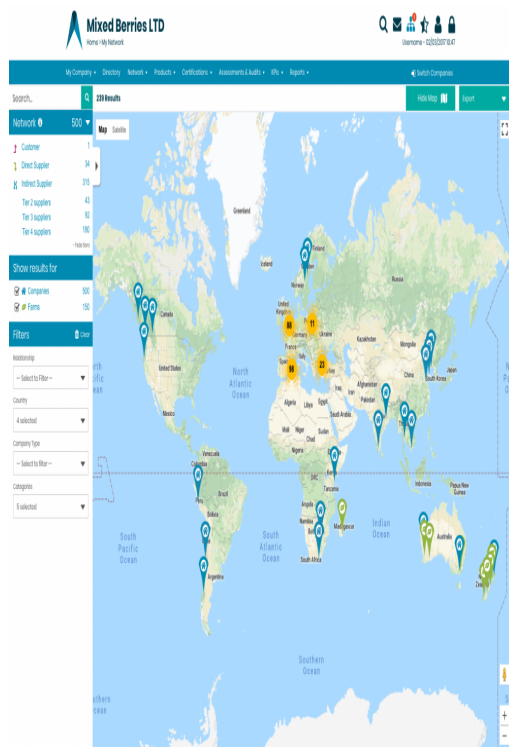

# Map out your suppliers on 'My Network' page...

The newly created 'My Network' area now gives you the option to display the locations of all customers and suppliers on a single map...

## A powerful online tool for supplier management...

As part of ongoing improvements to the platform's [Supplier Approval](#) module, the network screen has been updated to include a clickable map for a visual overview of your entire trading network.

This means that members can now:

- **Zoom out to see a global overview of their trading network**
- **Apply filters to narrow down the search e.g. company type**
- **Zoom in to search a localised area**
- **Identify trading relationships with colour coded pins**
- **Click to see an overview of a particular business, or expand to view the full company**